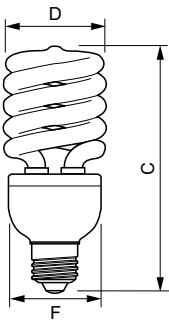

Twister

Twister 27W WW E27 110-127V 1BC/12

Energy-saving lamp in a decorative, spiral shape Optimal combination of high energy efficiency and compact size

Product data

General Information	
Cap-Base	E27 [E27]
Nominal Lifetime (Nom)	8000 h
Switching Cycle	5000X
Light Technical	
Color Code	827 [CCT of 2700K]
Luminous Flux (Nom)	1750 lm
Luminous Flux (Rated) (Nom)	1750 lm
Color Designation	Warm White (WW)
Lumen Maintenance 2000 h (Nom)	85 %
Lumen Maintenance 5000 h (Nom)	75 %
Chromaticity Coordinate X (Nom)	463
Chromaticity Coordinate Y (Nom)	420
Correlated Color Temperature (Nom)	2700 K
Luminous Efficacy (Rated) (Nom)	68 lm/W
Color Rendering Index (Nom)	82
LLMF At End Of Nominal Lifetime (Nom)	70 %
Operating and Electrical	
Input Frequency	50 or 60 Hz
Power (Rated) (Nom)	27 W
Lamp Current (Max)	335 mA
Lamp Current (Min)	315 mA
Lamp Current (Nom)	325 mA

Wattage Equivalent	125 W
Warm Up Time to 60% Light (Min)	5 s
Warm Up Time to 60% Light (Max)	30 s
Power Factor (Max)	0.6
Power Factor (Min)	0.5
Power Factor (Nom)	0.55
Voltage (Nom)	110-127 V

Controls and Dimming	
Dimmable	No

Approval and Application	
Energy Efficiency Label (EEL)	A
Energy Consumption kWh/1000 h	27 kWh

Product Data	
Full product code	871150031831200
Order product name	Twister 27W WW E27 110-127V 1BC/12
EAN/UPC - Product	8711500318312
Order code	929689937546
Numerator - Quantity Per Pack	1
Numerator - Packs per outer box	12
Material Nr. (12NC)	929689937546
Net Weight (Piece)	0.100 kg

Dimensional drawing

Product	D (max)	C (max)	F (max)
Twister 27W WW E27 110-127V 1BC/12	62.0 mm	140.0 mm	52.4 mm

TORNADO 27W/827 E27 110-127V 50/60Hz